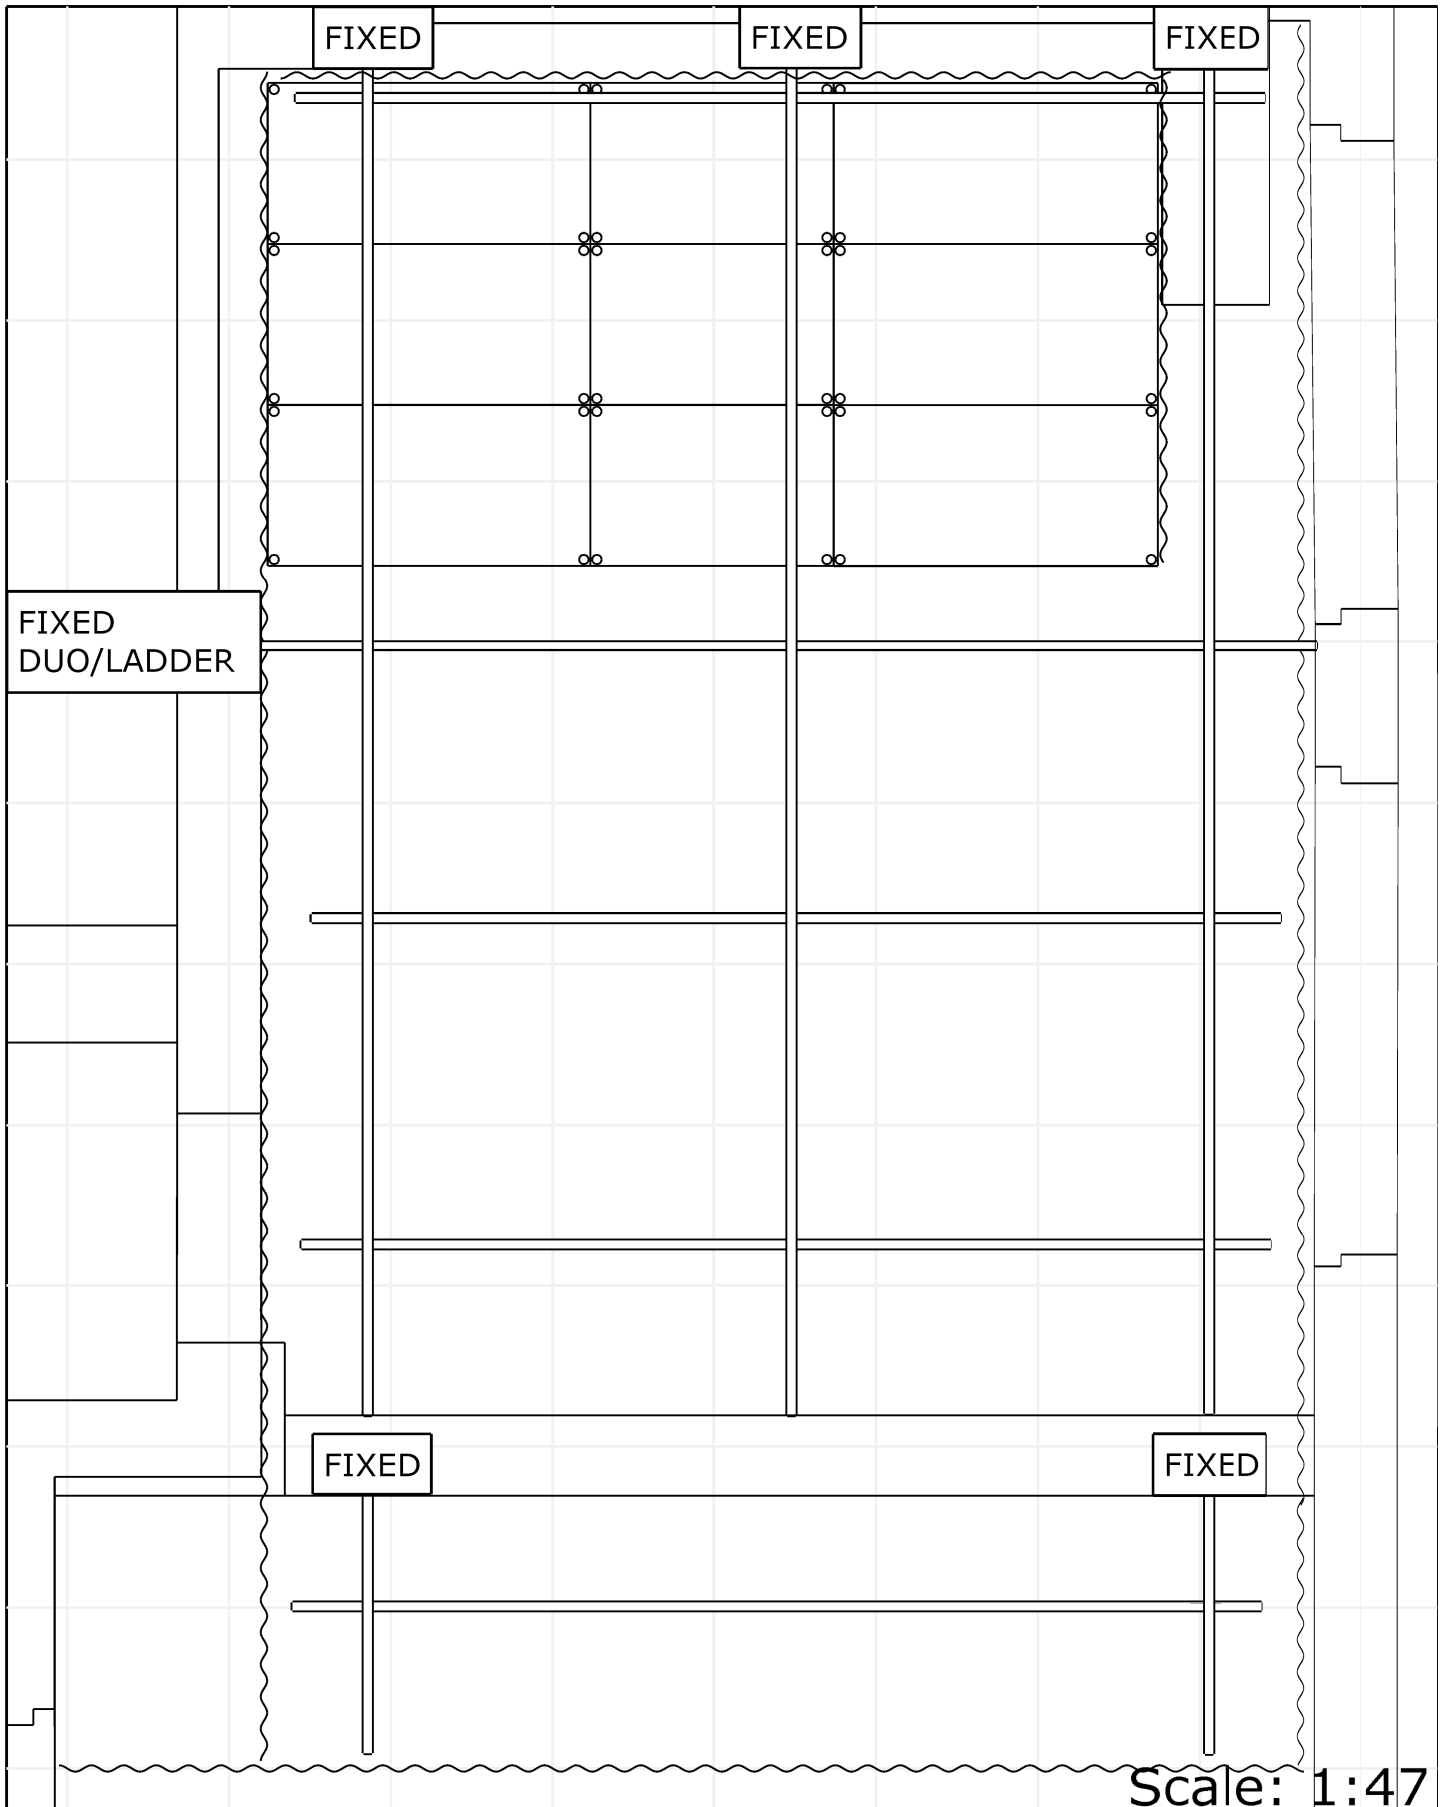

k | u | b  
LUC

OPENED  
CULTURAL  
PLATFORM

Scale: 1:59

Scale: 1:47

Symbol key

DUO/LADDER h: 3.5m  
 FIX PIPE h: 3.9m  
 PORT PIPE h: 3.7m  
 STAGE h: 0.7m  
 GRID: 1x1m

OPENED  
 CULTURAL  
 PLATFORM

Project	Klub Luc	Project date	13-02-2018
Project location	Trencin		
Client			
Drawing author		Drawing version	0.1

File name  
 Luc-final.c2s

Document name