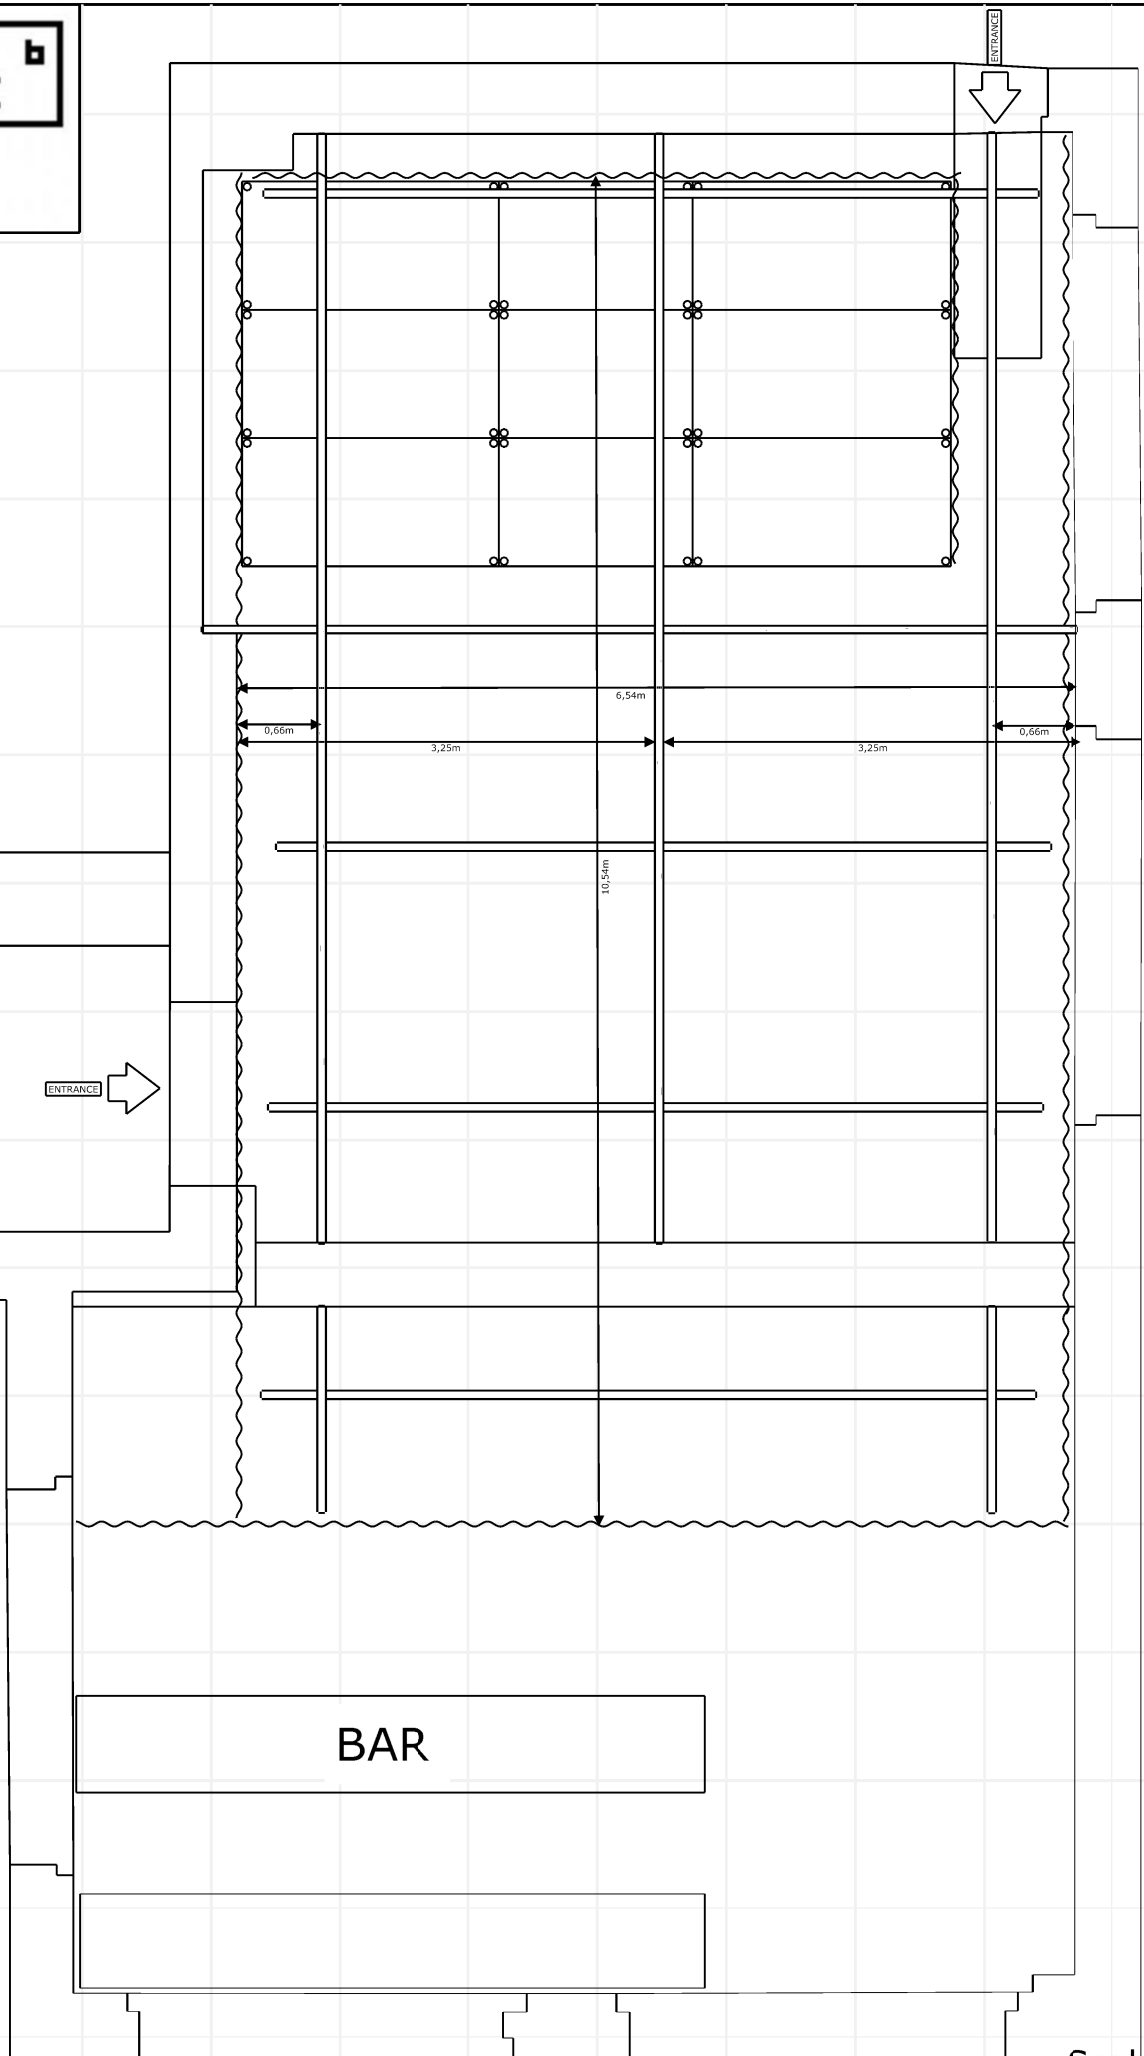

k | u | b  
LUC

OPENED  
CULTURAL  
PLATFORM

Scale: 1:59

Scale: 1:47

Symbol key

DUO/LADDER h: 3.5m  
 FIX PIPE h: 3.9m  
 PORT PIPE h: 3.7m  
 STAGE h: 0.7m  
 GRID: 1x1m

OPENED  
 CULTURAL  
 PLATFORM

Project	Klub Luc	Project date	13-02-2018
Project location	Trencin		
Client			
Drawing author		Drawing version	0.1

File name  
 Luc-final.c2s

Document name