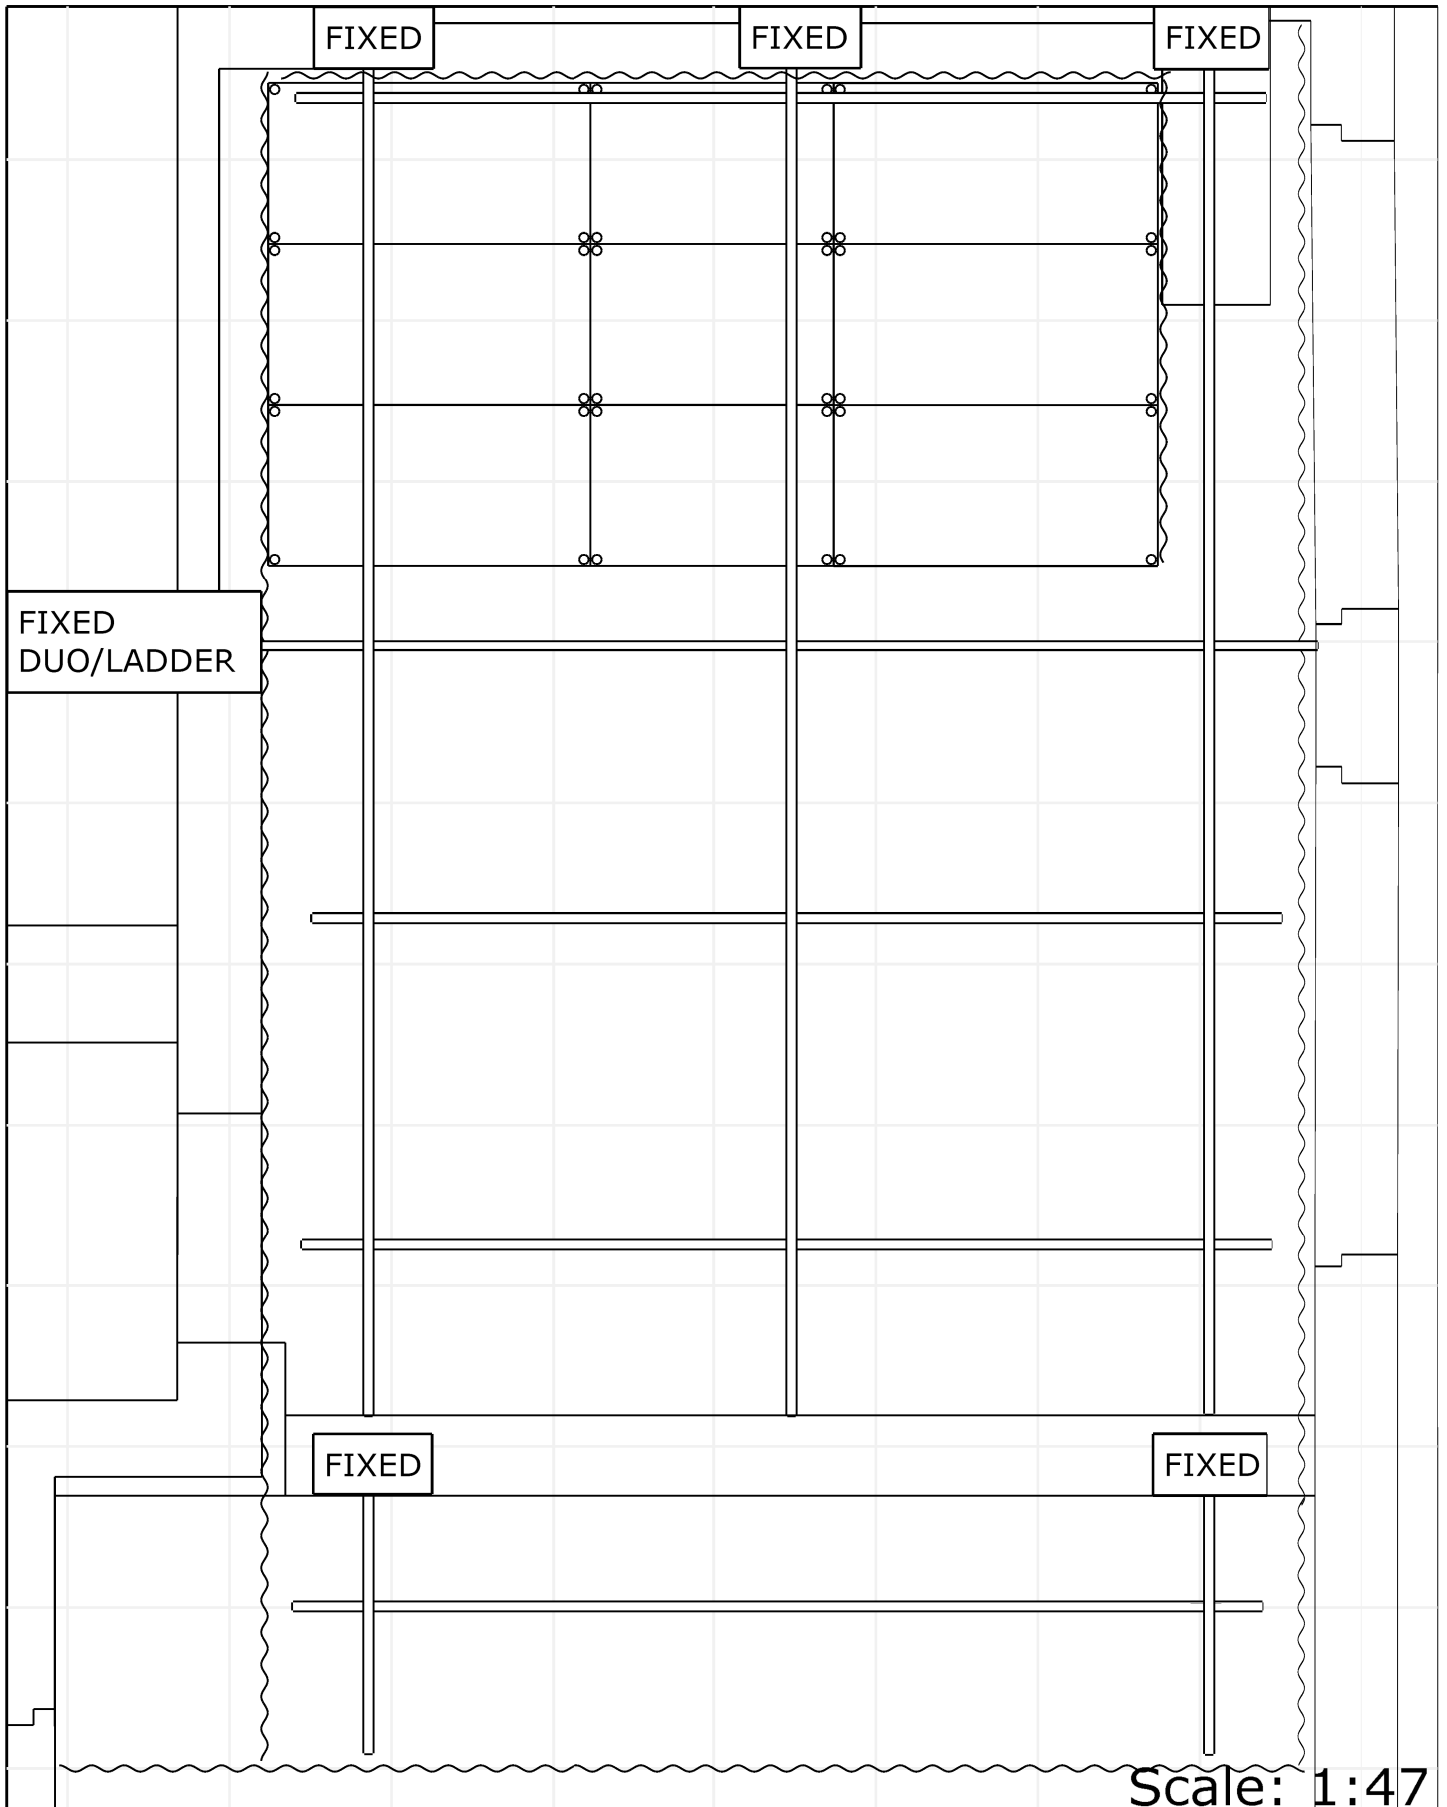

# Zoznam priestorov / Spaces

## Hlavný sál / Main venue: (93,5 m<sup>2</sup>)

Bar, pódium koncert (5,5 x 6 m), pódium divadlo (6,5 x 6 m)  
Bar, concert stage (5,5 x 6 m), theatre stage (6,5 x 6 m)

k | u | b  
LUC

OPENED  
CULTURAL  
PLATFORM

Scale: 1:59

Scale: 1:47

Symbol key

DUO/LADDER h: 3.5m  
 FIX PIPE h: 3.9m  
 PORT PIPE h: 3.7m  
 STAGE h: 0.7m  
 GRID: 1x1m

OPENED  
 CULTURAL  
 PLATFORM

|                  |          |                 |            |
|------------------|----------|-----------------|------------|
| Project          | Klub Luc | Project date    | 13-02-2018 |
| Project location | Trencin  |                 |            |
| Client           |          |                 |            |
| Drawing author   |          | Drawing version | 0.1        |