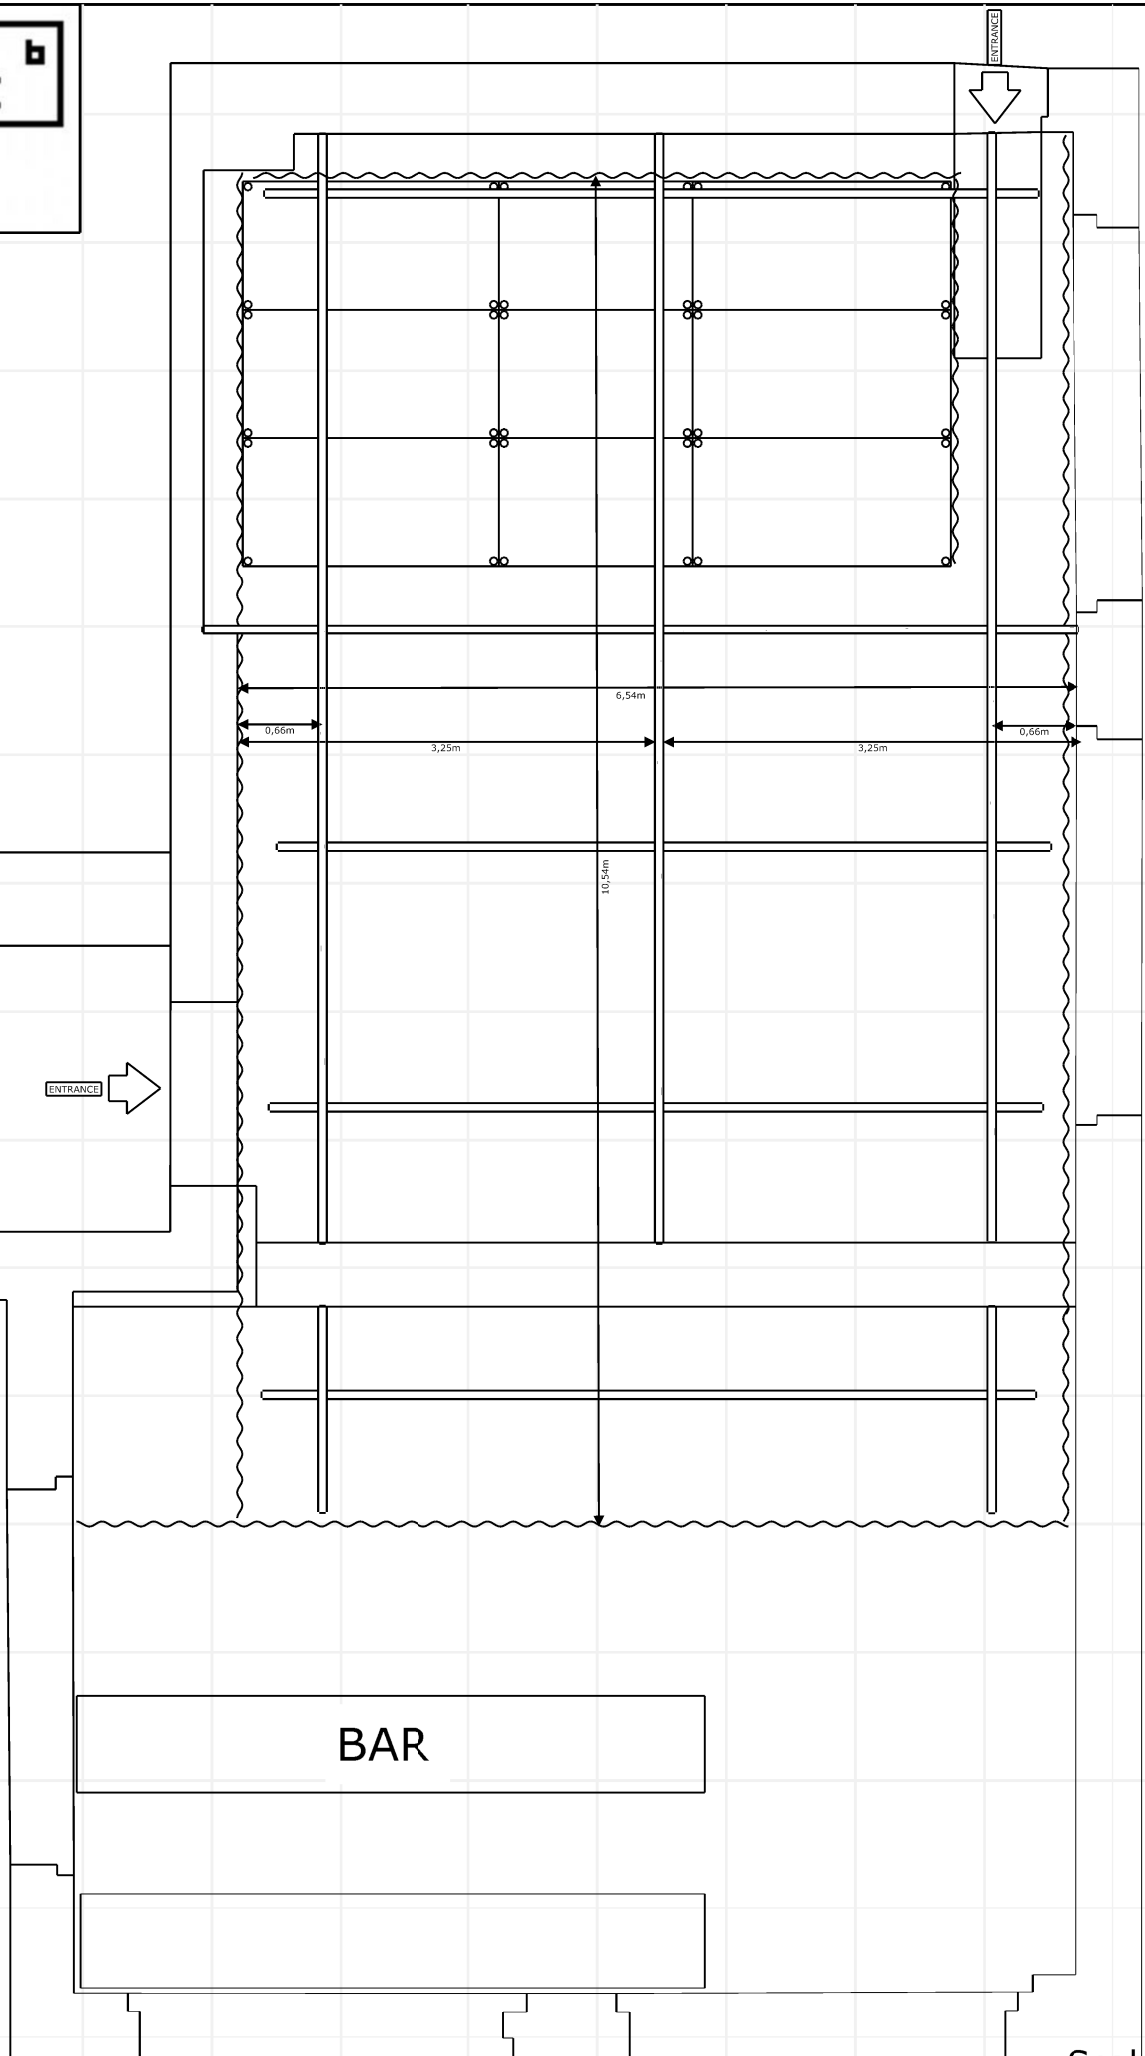

## Hlavný sál / Main venue: (93,5 m<sup>2</sup>)

Bar, pódium koncert (5,5 x 6 m), pódium divadlo (6,5 x 6 m)  
Bar, concert stage (5,5 x 6 m), theatre stage (6,5 x 6 m)

k | u | b  
LUC

OPENED  
CULTURAL  
PLATFORM

Scale: 1:59

Scale: 1:47

Symbol key

DUO/LADDER h: 3.5m  
 FIX PIPE h: 3.9m  
 PORT PIPE h: 3.7m  
 STAGE h: 0.7m  
 GRID: 1x1m

OPENED  
 CULTURAL  
 PLATFORM

|                  |          |                 |            |
|------------------|----------|-----------------|------------|
| Project          | Klub Luc | Project date    | 13-02-2018 |
| Project location | Trencin  |                 |            |
| Client           |          |                 |            |
| Drawing author   |          | Drawing version | 0.1        |