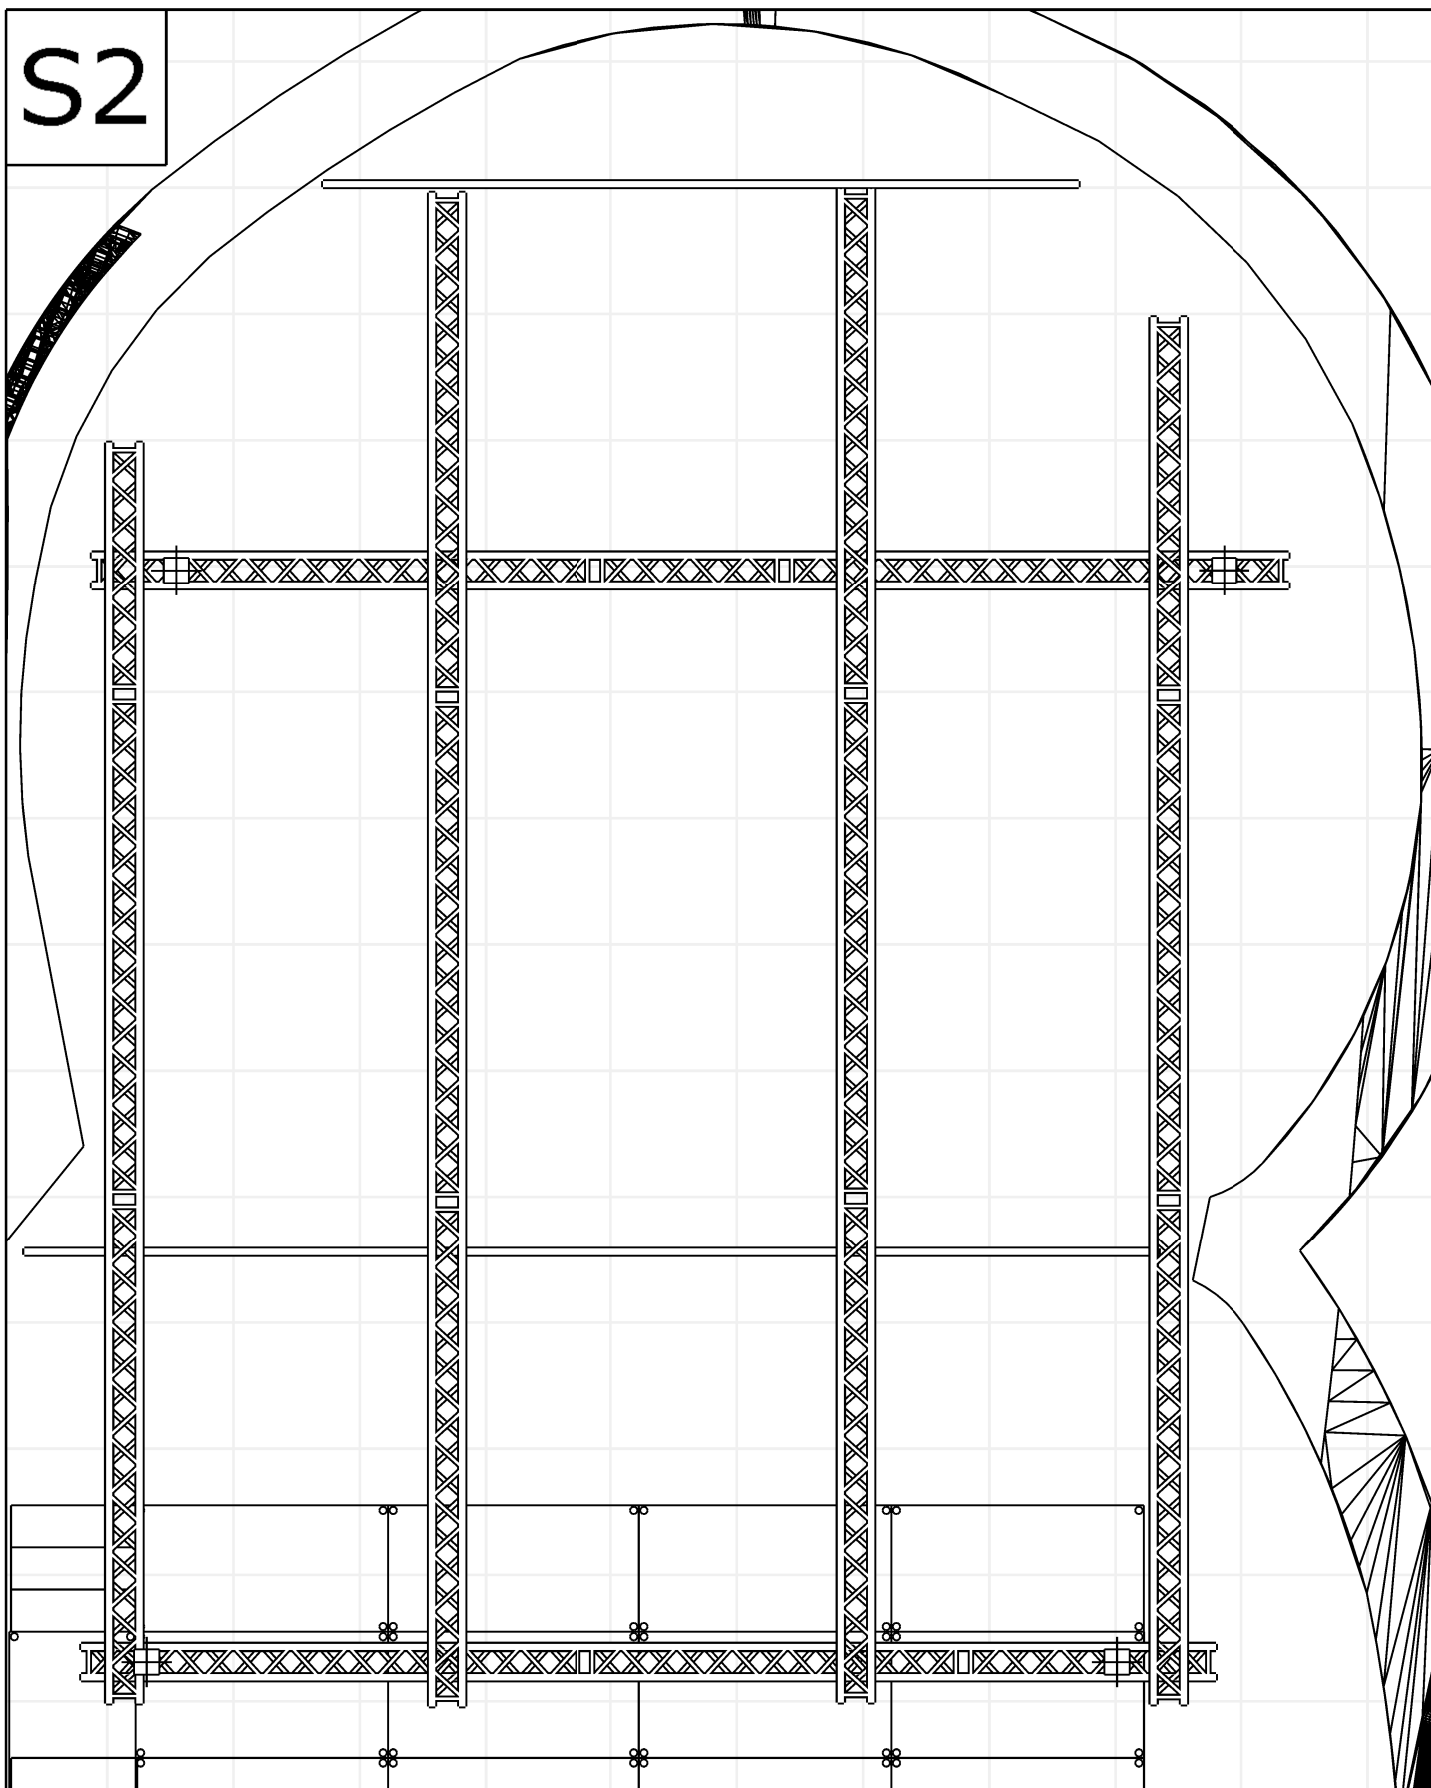

STAGE
AREA

11,12m

11,73m

8,9m

Entrance 1,70m
x 2,07m

ENTRANCE

LIGHTS/SOUND

ENTRANCE

stanica Žilina-Záriečie

Scale: 1:85

S2

Symbol key

SCALE: 1:60

MAX. TRUSS H:
4700mm

stanica žilina-záriečie